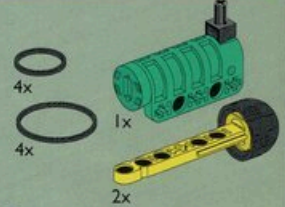

F. #5204 Cyber Slam Accessories
11 pieces. $3.99